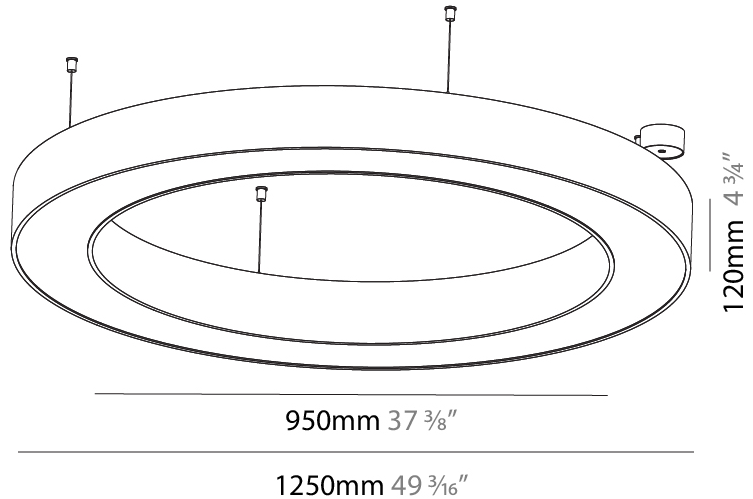

GENERAL

Series: Glorious
Subseries: Glorious
Brand: Prolight
Division: Architectural
Mounting Type: Suspension
Mounting Location: Ceiling
Subcategory: Ambient

PHYSICAL

Shape: Round
Diameter (mm): 1250
Diameter (in): 49 7/16
Height (mm): 120
Height (in): 4 3/4
Max. Overall Height (mm): 2120
Max. Overall Height (in): 83 7/16
Light Distribution: Direct / Indirect
Weight (kg): 13.475
Weight (lbs): 29.70
Diffuser: PMMA - Opal or Micro-Prism
Fixture Finish: SSR / BKV / CWI / CRY / HAB / UFT / ITA / RUA / FTG / MYG / LOD / PUS / FRO / FUP / KIA / POP / BLS / SPG / MEY / GOH / GUM / CHC / COM / ABZ / JAG / OBR / MOS / ROR
Fixture Material: Aluminum

ELECTRICAL

Lamp Type: LED (Zhaga Standard)
Input Wattage (W): 90
Total Output Wattage (W): 72 / 57.6 (3500K)
Dimming: Non-Dimming / Phase Dimming (120Vac only) / 0-10V Dimming
Driver Included: Yes
Driver Location: Integrated
Driver Type: Constant Current
Driver Class: Class 2
Input Voltage (V): 120 - 277
Constant Current (MA): 350 / 1200/600 (3500K)

LED

Color Temperature (°K): 3000 / 3500 / 4000
Max. Delivered Lumen (lm): 5540 / 5733 / 5850 Direct / 3830 / 3969 / 4050 Indirect
CRI: >80 CRI
Efficiency (%): 68
Lamp Life (hrs): 50000

OPTICAL

RATINGS AND CERTIFICATIONS

Certified By: Certified for North American Standards
IP rating: IP20