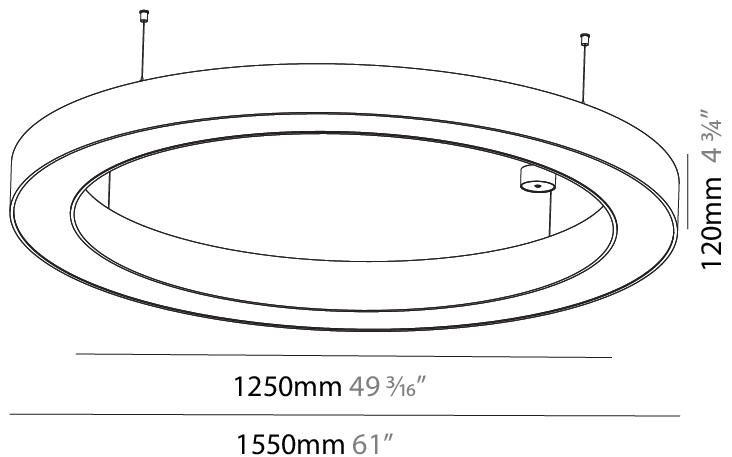

GENERAL

Series: Glorious
Subseries: Glorious
Brand: Prolicht
Division: Architectural
Mounting Type: Suspension
Mounting Location: Ceiling
Subcategory: Ambient

PHYSICAL

Shape: Round
Diameter (mm): 1550
Diameter (in): 61
Height (mm): 120
Height (in): 4 3/4
Max. Overall Height (mm): 2120
Max. Overall Height (in): 83 7/16
Light Distribution: Direct / Indirect
Weight (kg): 16.737
Weight (lbs): 36.90
Diffuser: PMMA - Opal or Micro-Prism
Fixture Finish: SSR / BKV / CWI / CRY / HAB / UFT / ITA / RUA / FTG / MYG / LOD / PUS / FRO / FUP / KIA / POP / BLS / SPG / MEY / GOH / GUM / CHC / COM / ABZ / JAG / OBR / MOS / ROR
Fixture Material: Aluminum

ELECTRICAL

Lamp Type: LED (Zhaga Standard)
Input Wattage (W): 110
Total Output Wattage (W): 88 / 70.4 (3500K)
Dimming: Non-Dimming / Phase Dimming (120Vac only) / 0-10V Dimming
Driver Included: Yes
Driver Location: Integrated
Driver Type: Constant Current - 120 / 277Vac
Driver Class: Class 2
Input Voltage (V): 120 - 277
Constant Current (MA): 350 / 700/800 (3500K)

LED

Color Temperature (°K): 3000 / 3500 / 4000
Max. Delivered Lumen (lm): 6920 / 7164 / 7310 Direct / 4530 / 4938 / 4790 Indirect
CRI: >80 CRI
Efficiency (%): 68
Lamp Life (hrs): 50000

OPTICAL

RATINGS AND CERTIFICATIONS

Certified By: Certified for North American Standards
IP rating: IP20